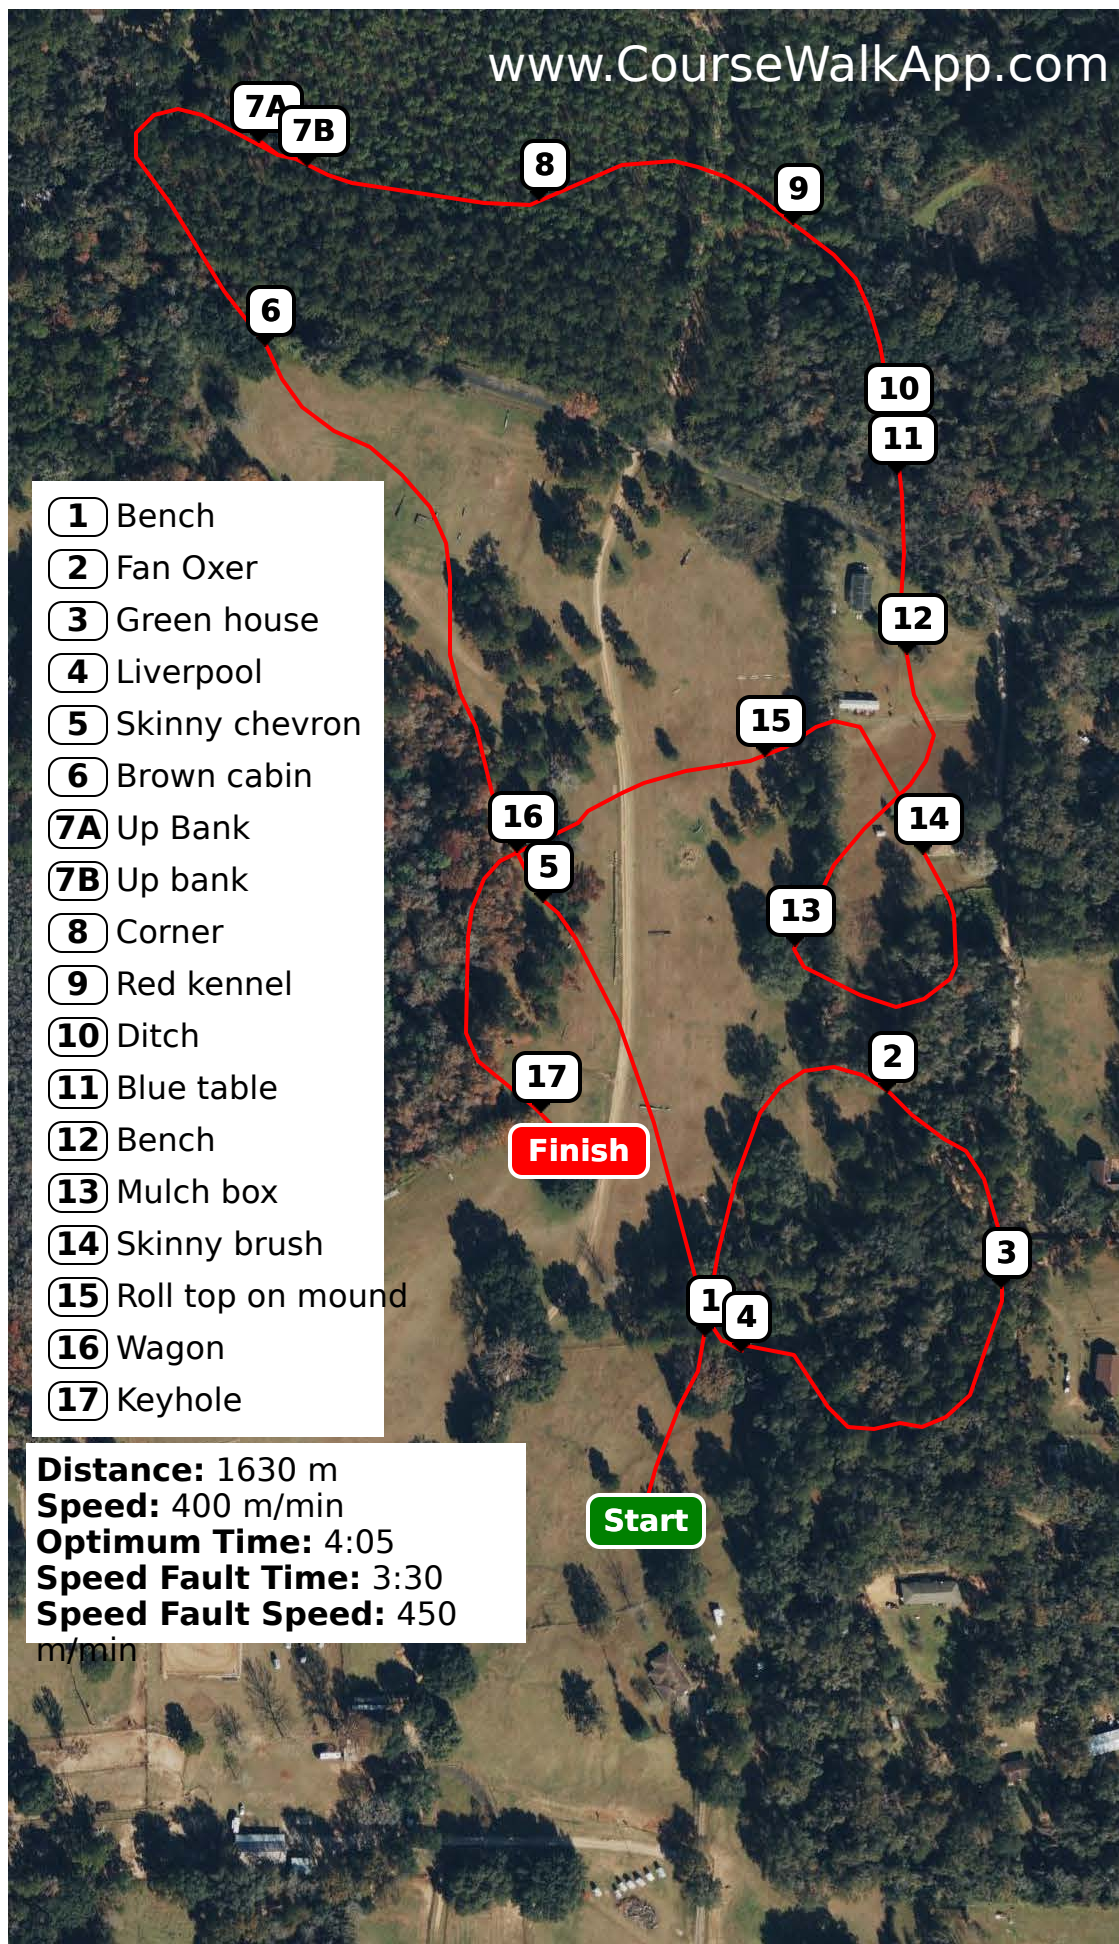

# Beat the Heat (ID: 31641) - Novice

www.CourseWalkApp.com

- 1 Bench
- 2 Fan Oxer
- 3 Green house
- 4 Liverpool
- 5 Skinny chevron
- 6 Brown cabin
- 7A Up Bank
- 7B Up bank
- 8 Corner
- 9 Red kennel
- 10 Ditch
- 11 Blue table
- 12 Bench
- 13 Mulch box
- 14 Skinny brush
- 15 Roll top on mound
- 16 Wagon
- 17 Keyhole

**Distance:** 1630 m  
**Speed:** 400 m/min  
**Optimum Time:** 4:05  
**Speed Fault Time:** 3:30  
**Speed Fault Speed:** 450 m/min

**Start**

**Finish**